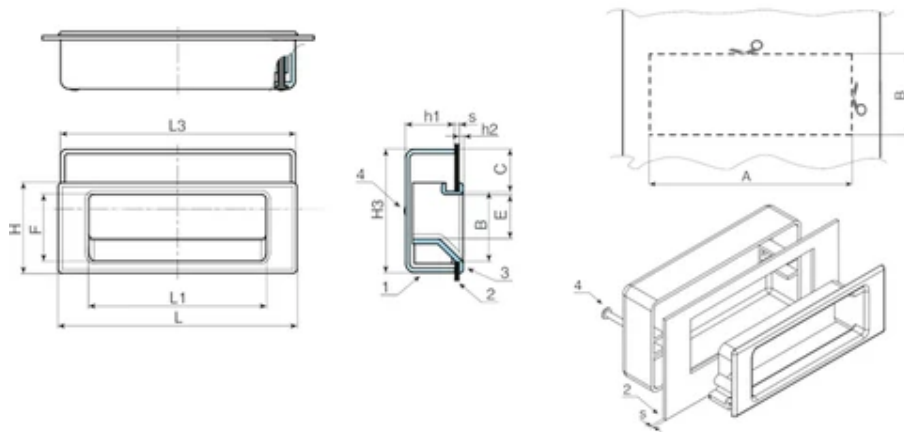

B450

02

RECESSED HANDLE L. 123mm. WITH REAR CASE AND SCREW MOUNT

Recessed handles

Materials:

(1-3) A.B.S. front plate and case

Surface finish:

Satin.

Colour:

Black: (RAL 9011 code 01).

Inserts:

(4) 2 galvanised steel self-tapping screws 2.9.

Panel:

(2) Figurative panel as example.

Special requests:

None.

Code	art.	L	A	B	C	E	F	H	H3	L1	L3	h1	h2	s	Weight (g)
B450123.0001	B450123.AV101	123	114,5	38	22,7	22,5	37	47	63,5	93	121	26	2,5	1-6,3	58